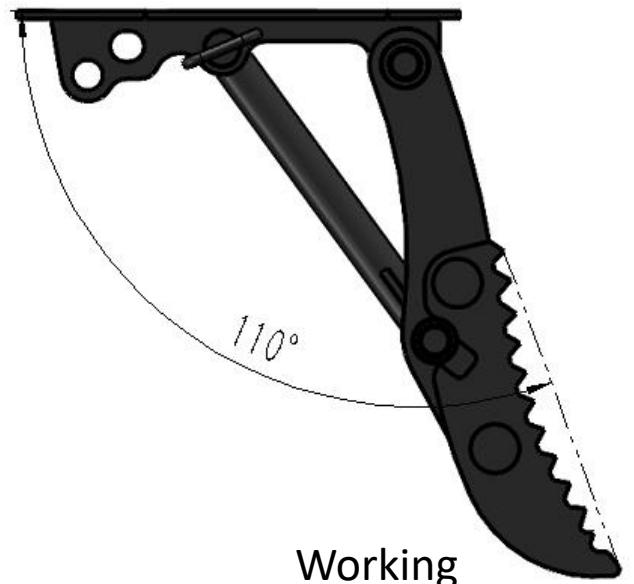

# EXCAVATOR THUMB THUM2-3.5T 8 "

Stored position

Working position 1

Working position 2

EXCAVATOR THUMB THUM2-3.5T 8 "