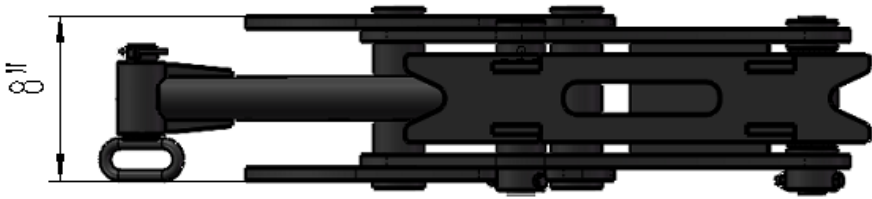

# EXCAVATOR THUMB THUM2-3.5T 8 "

Stored position

Working position 1

Working position 2

EXCAVATOR THUMB THUM2-3.5T 8 "